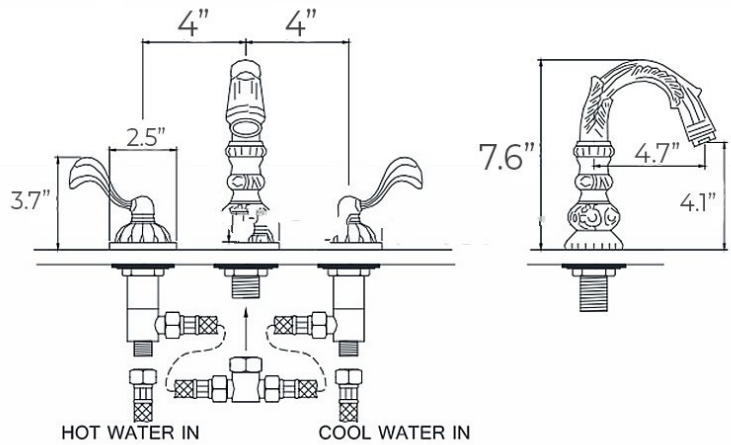

# VENETO BRASS DECK MOUNT ANTIQUE BRONZE BATHROOM FAUCET SPECS

**Size:**

**Specifications**

Dia.of inlet / outlet pipe: G1/2"

Flux: 0.07L/S

Temperature: 0.1-50°C

Dia of installing faucet: 32~38mm

Flow Rate : 1.5 GPM (gallons per minute)

Faucet Material : Solid Brass

Style : Double bracket with three holes

Style : Classic

Faucet holder : Extended 8 inches

Valve core material : ceramic

Number of taps : Double handle

**will the faucet fit my sink?**